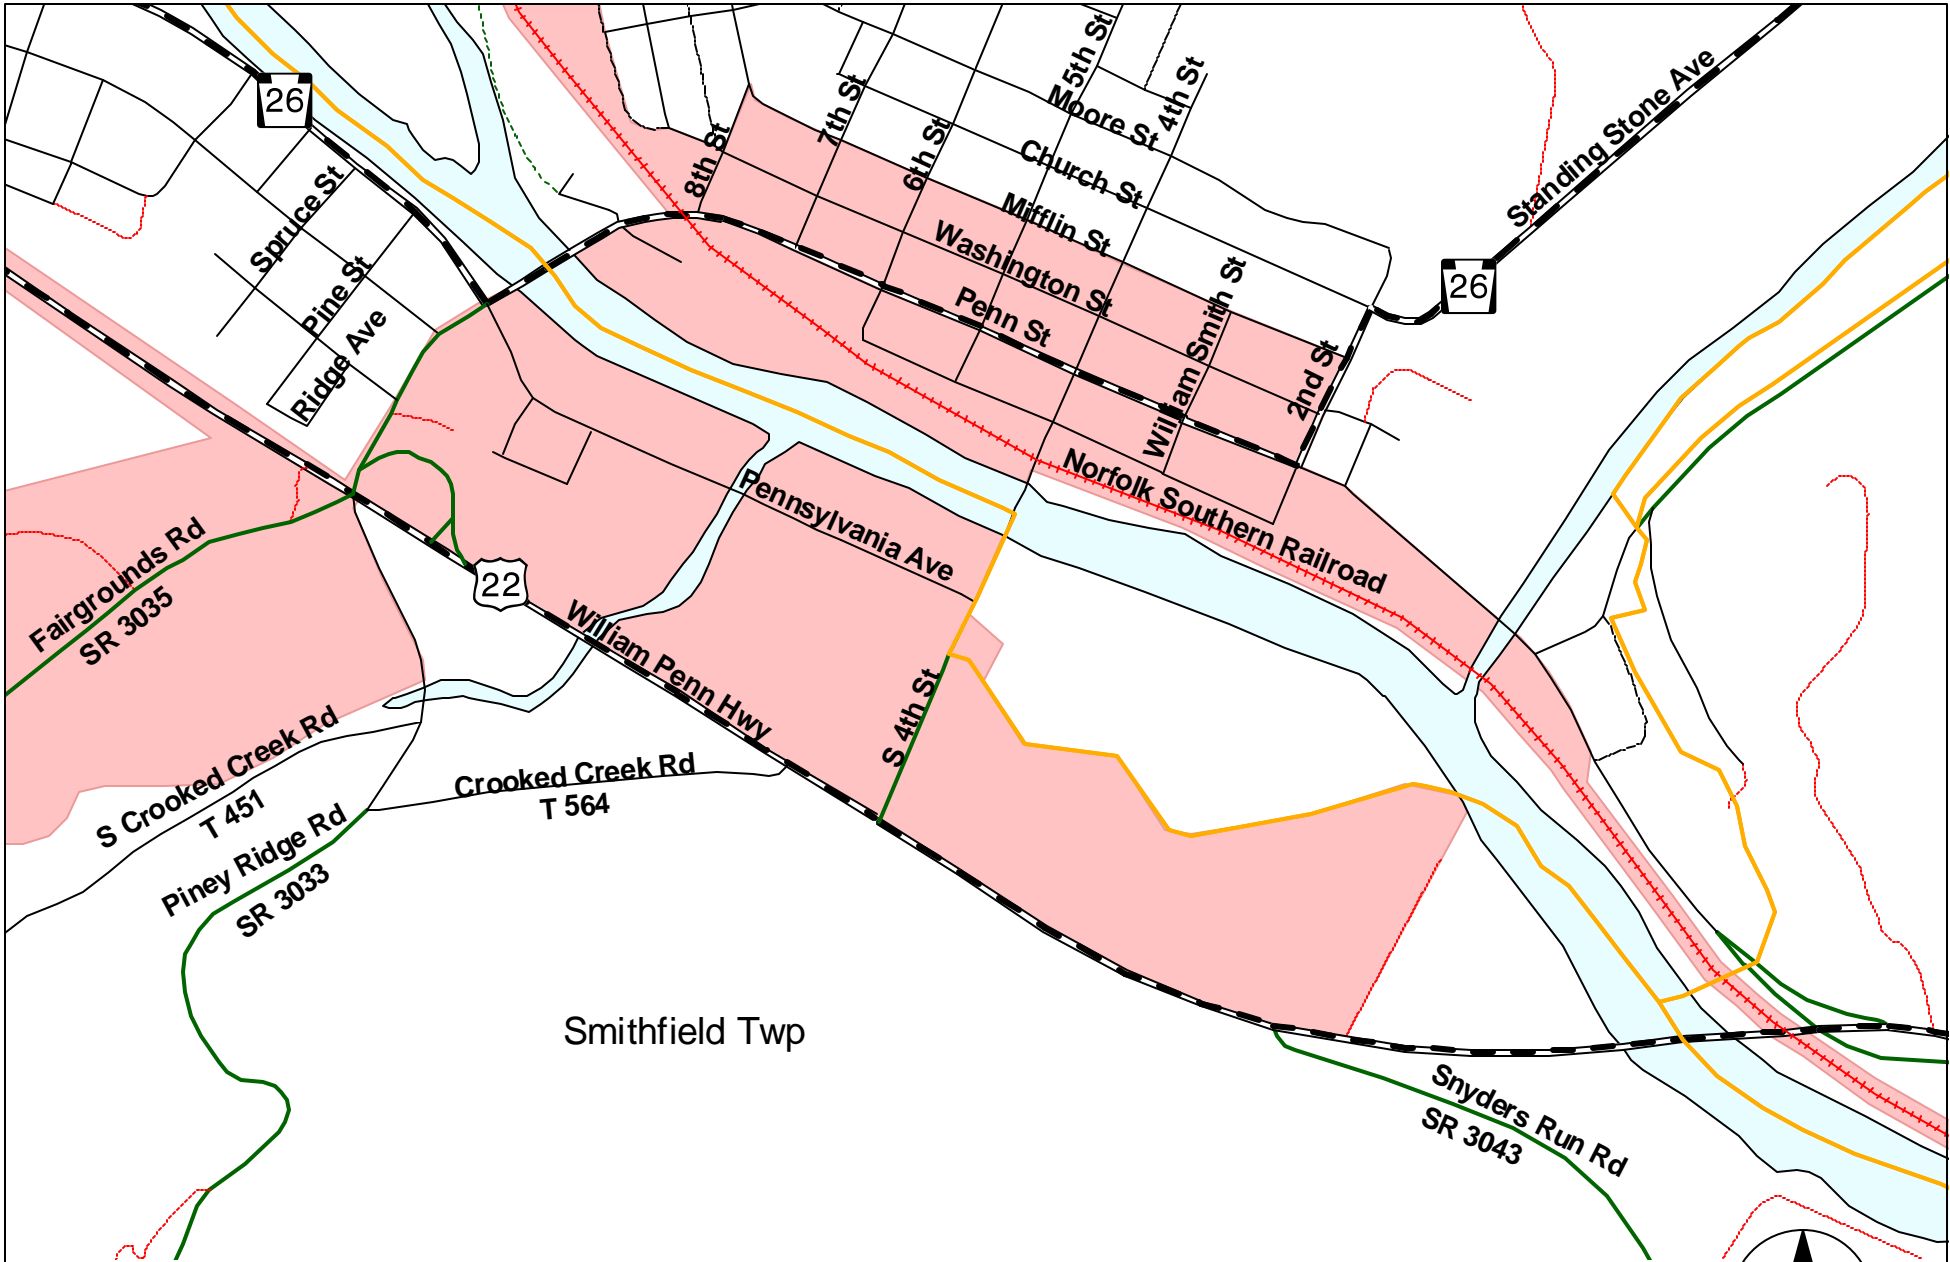

May 22, 2003

0 1000 2000 3000 Feet

**Huntingdon County
Enterprise Zone
Huntingdon Area**

Prepared by :
Huntingdon County Planning and Development Department

May 22, 2003

**Huntingdon County
Enterprise Zone
Brady Township Area**