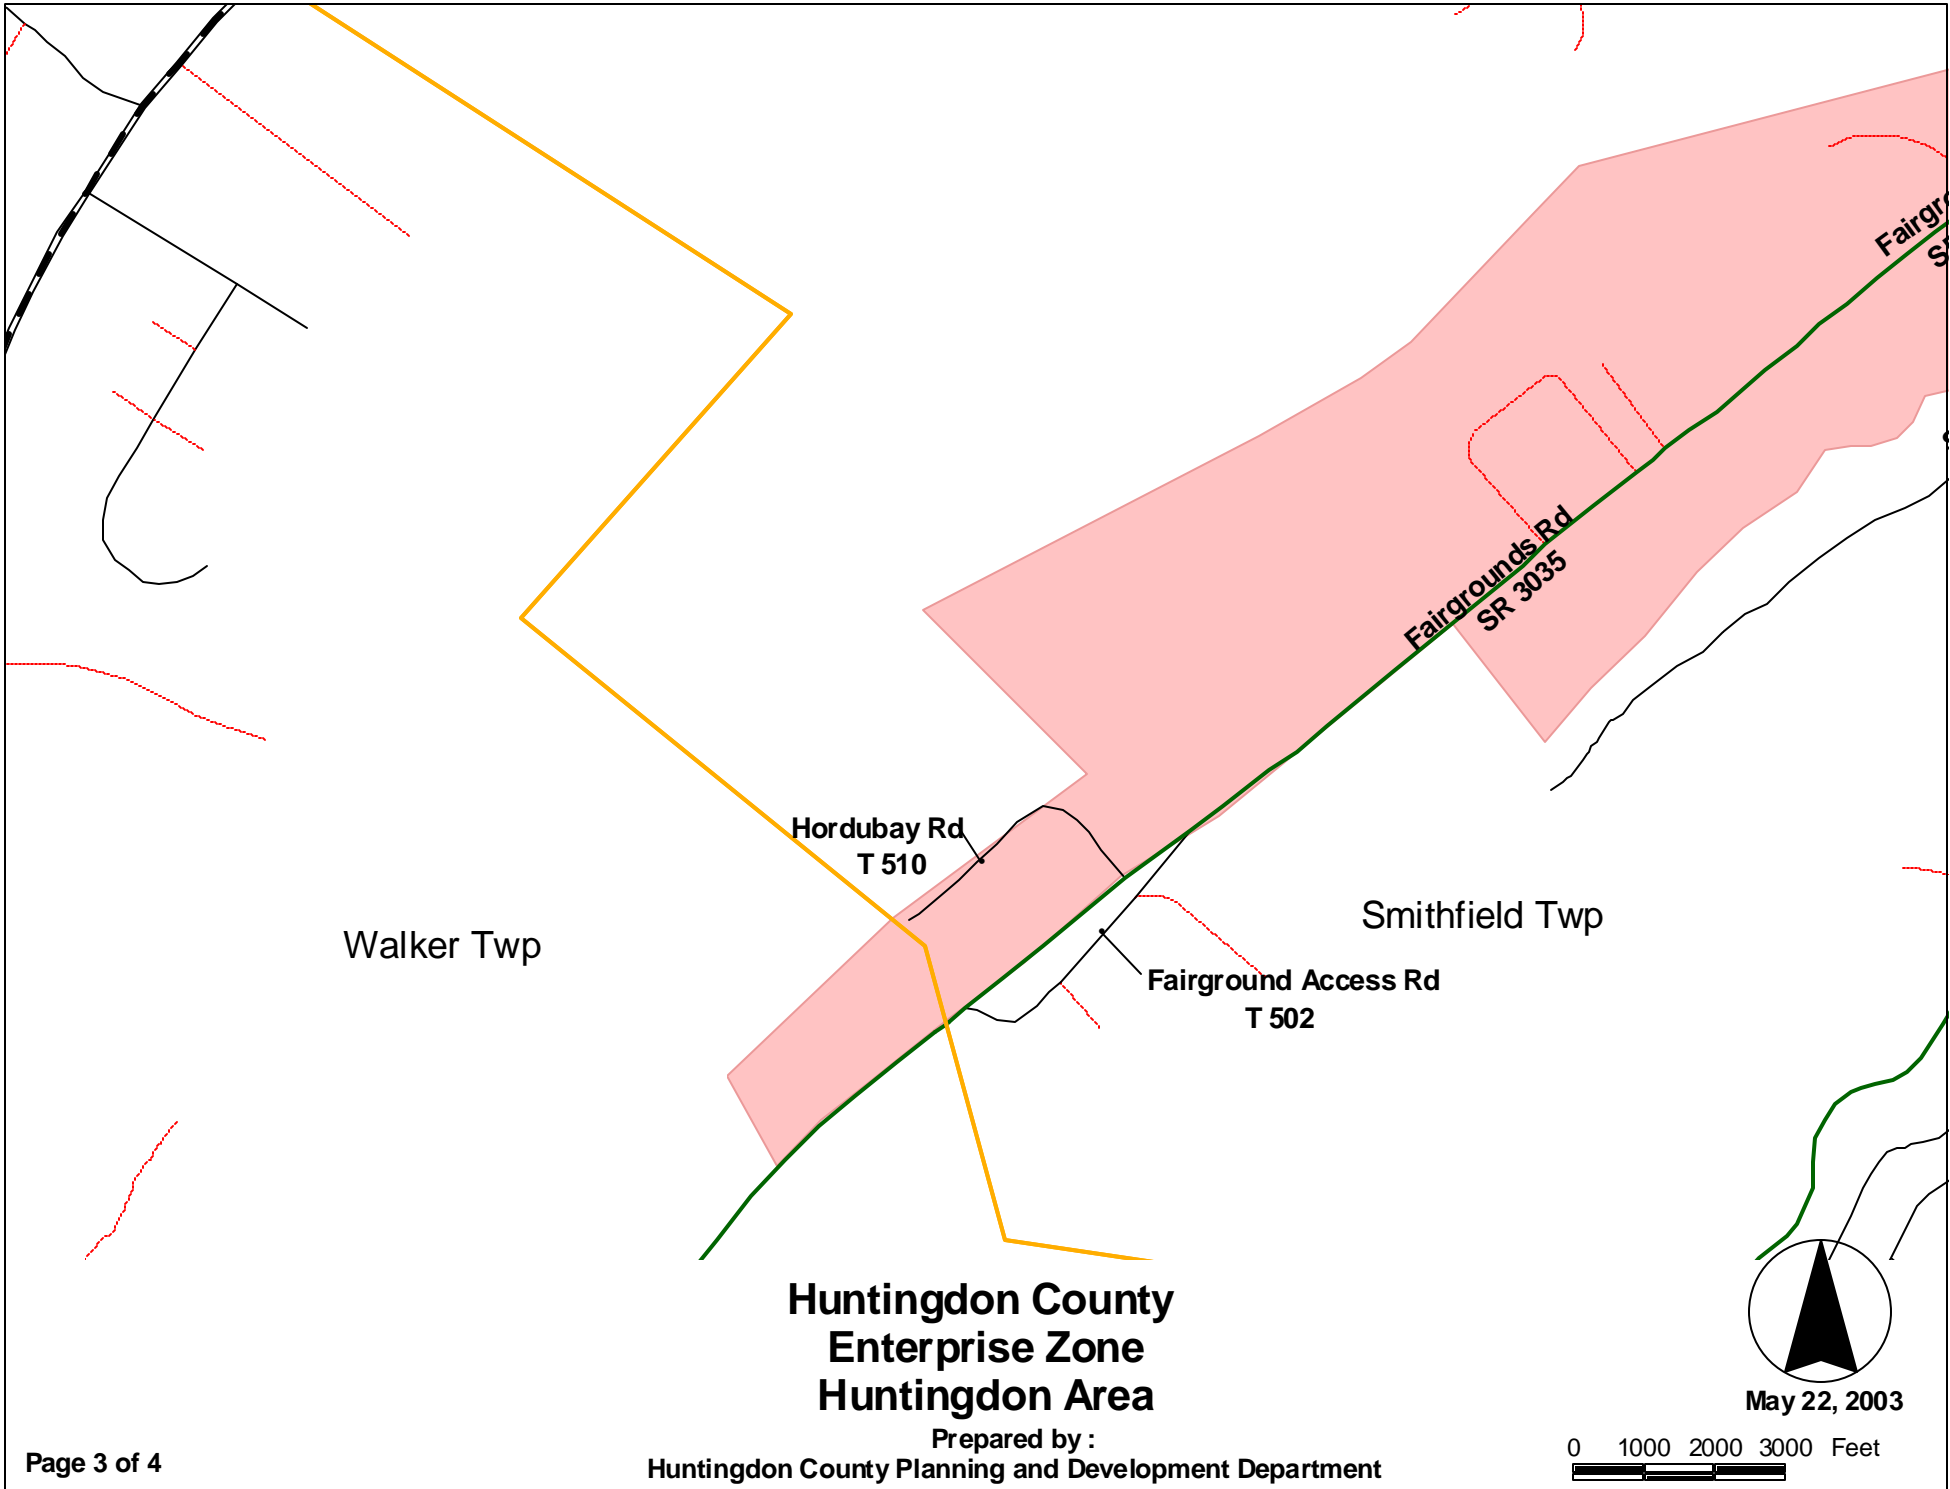

Huntingdon County Enterprise Zone Huntingdon Area

Prepared by :
Huntingdon County Planning and Development Department

May 22, 2003

0 3000 6000 9000 Feet

Index Sheet

**Huntingdon County
Enterprise Zone
Huntingdon Area**

Prepared by :
Huntingdon County Planning and Development Department

May 22, 2003

Walker Twp

Smithfield Twp

Hordubay Rd
T 510

Fairground Access Rd
T 502

Fairgrounds Rd
SR 3035

**Huntingdon County
Enterprise Zone
Huntingdon Area**

May 22, 2003

0 1000 2000 3000 Feet

**Huntingdon County
Enterprise Zone
Huntingdon Area**

Prepared by :
Huntingdon County Planning and Development Department

May 22, 2003

**Huntingdon County
Enterprise Zone
Brady Township Area**

Prepared by:
Huntingdon County Planning and Development

May 22, 2003

**Huntingdon County
Enterprise Zone
Mill Creek Area**
Prepared by:
Huntingdon County Planning and Development

May 22, 2003

0 1000 2000 3000 Feet