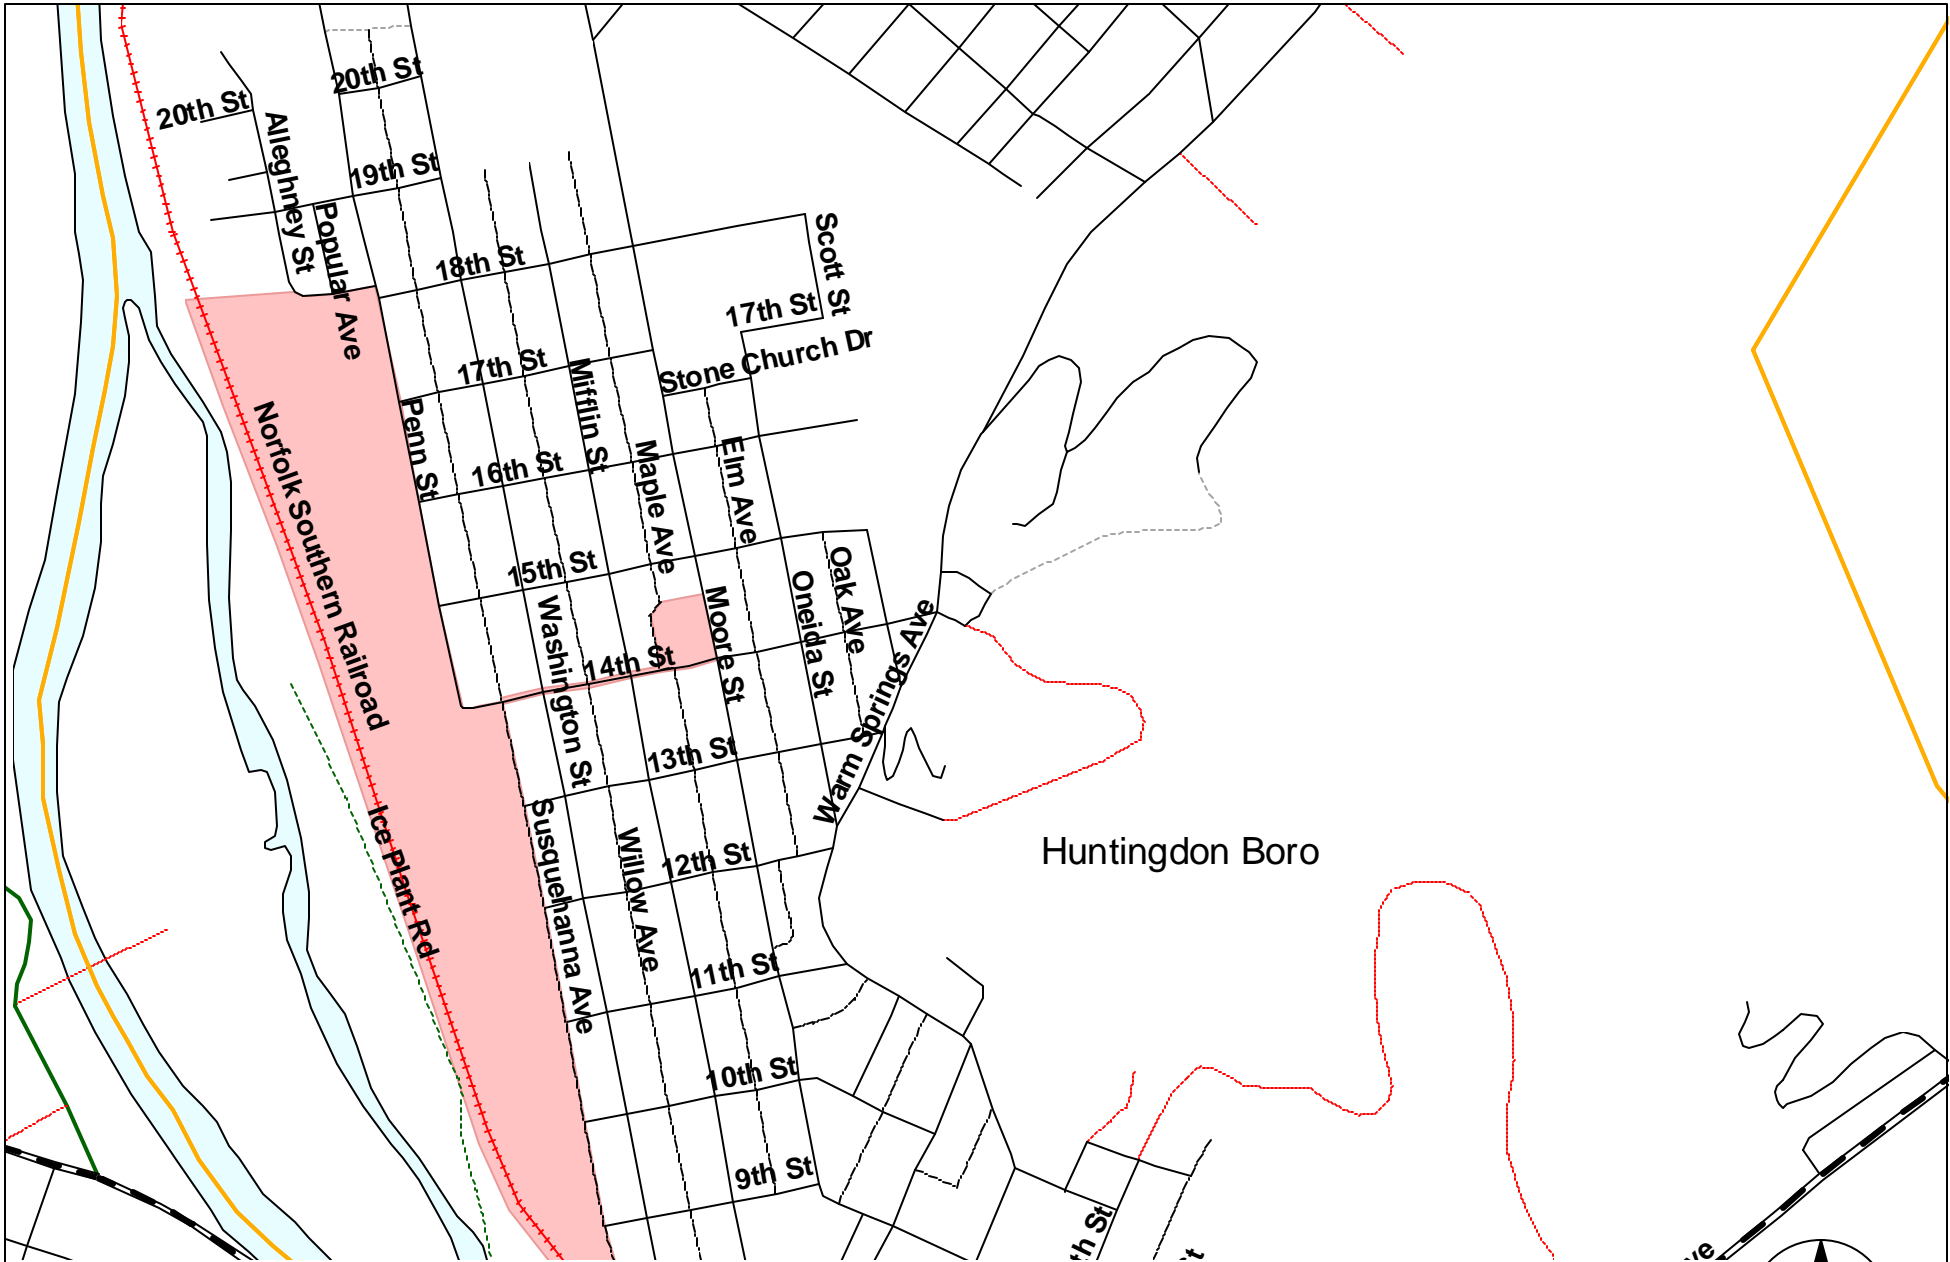

Huntingdon County Enterprise Zone Huntingdon Area

Prepared by :
Huntingdon County Planning and Development Department

May 22, 2003

0 3000 6000 9000 Feet

Index Sheet

**Huntingdon County
Enterprise Zone
Huntingdon Area**

Prepared by :
Huntingdon County Planning and Development Department

May 22, 2003

Walker Twp

Smithfield Twp

Hordubay Rd
T 510

Fairground Access Rd
T 502

Fairgrounds Rd
SR 3035

**Huntingdon County
Enterprise Zone
Huntingdon Area**

May 22, 2003

0 1000 2000 3000 Feet

**Huntingdon County
Enterprise Zone
Huntingdon Area**

Prepared by :
Huntingdon County Planning and Development Department

May 22, 2003

**Huntingdon County
Enterprise Zone
Brady Township Area**

Prepared by:
Huntingdon County Planning and Development

May 22, 2003

**Huntingdon County
Enterprise Zone
Mill Creek Area**
Prepared by:
Huntingdon County Planning and Development

May 22, 2003

0 1000 2000 3000 Feet