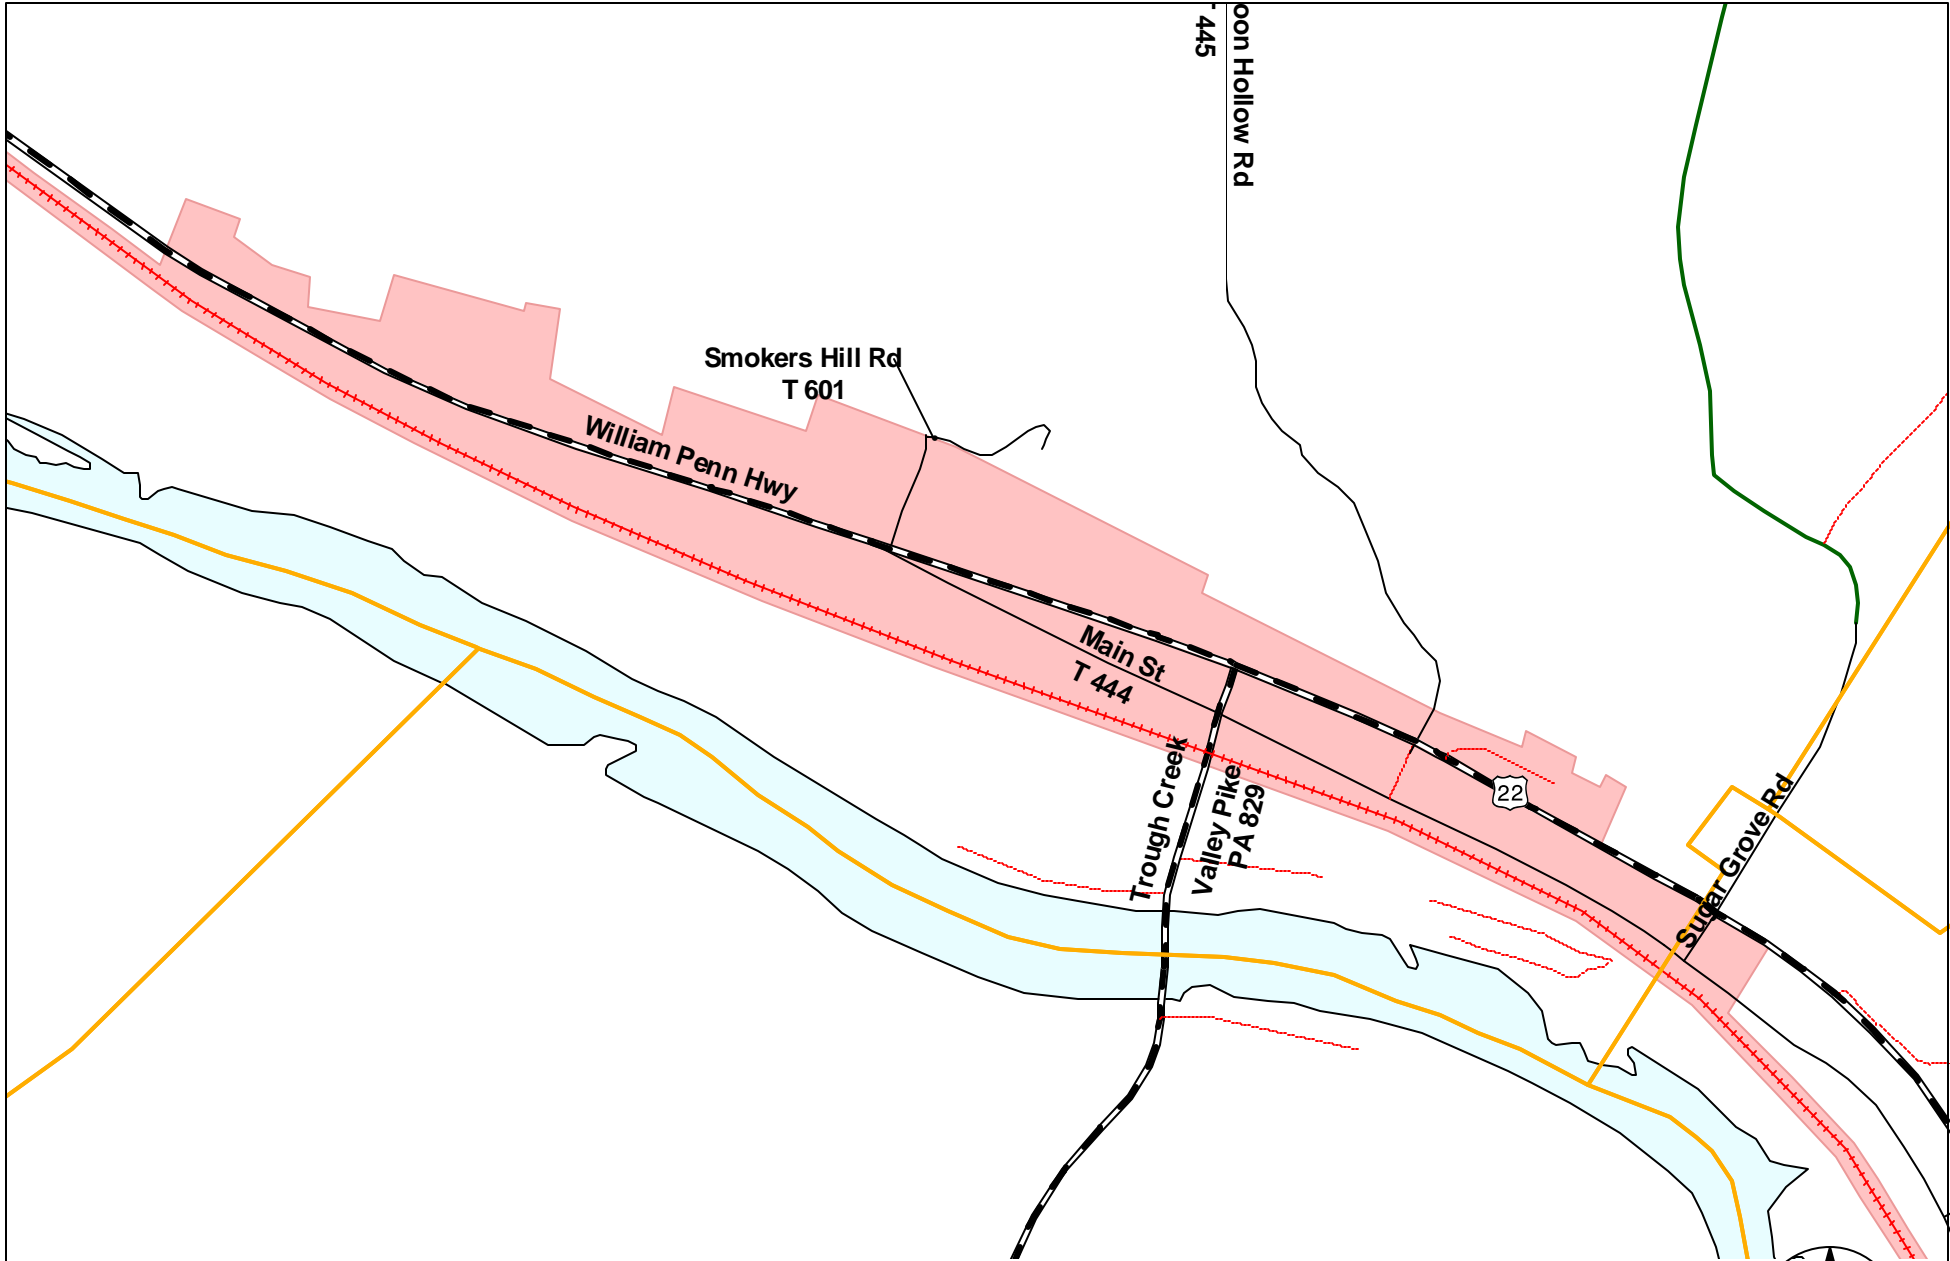

**Huntingdon County
Enterprise Zone
Mill Creek Area**
Prepared by:
Huntingdon County Planning and Development

May 22, 2003

0 1000 2000 3000 Feet