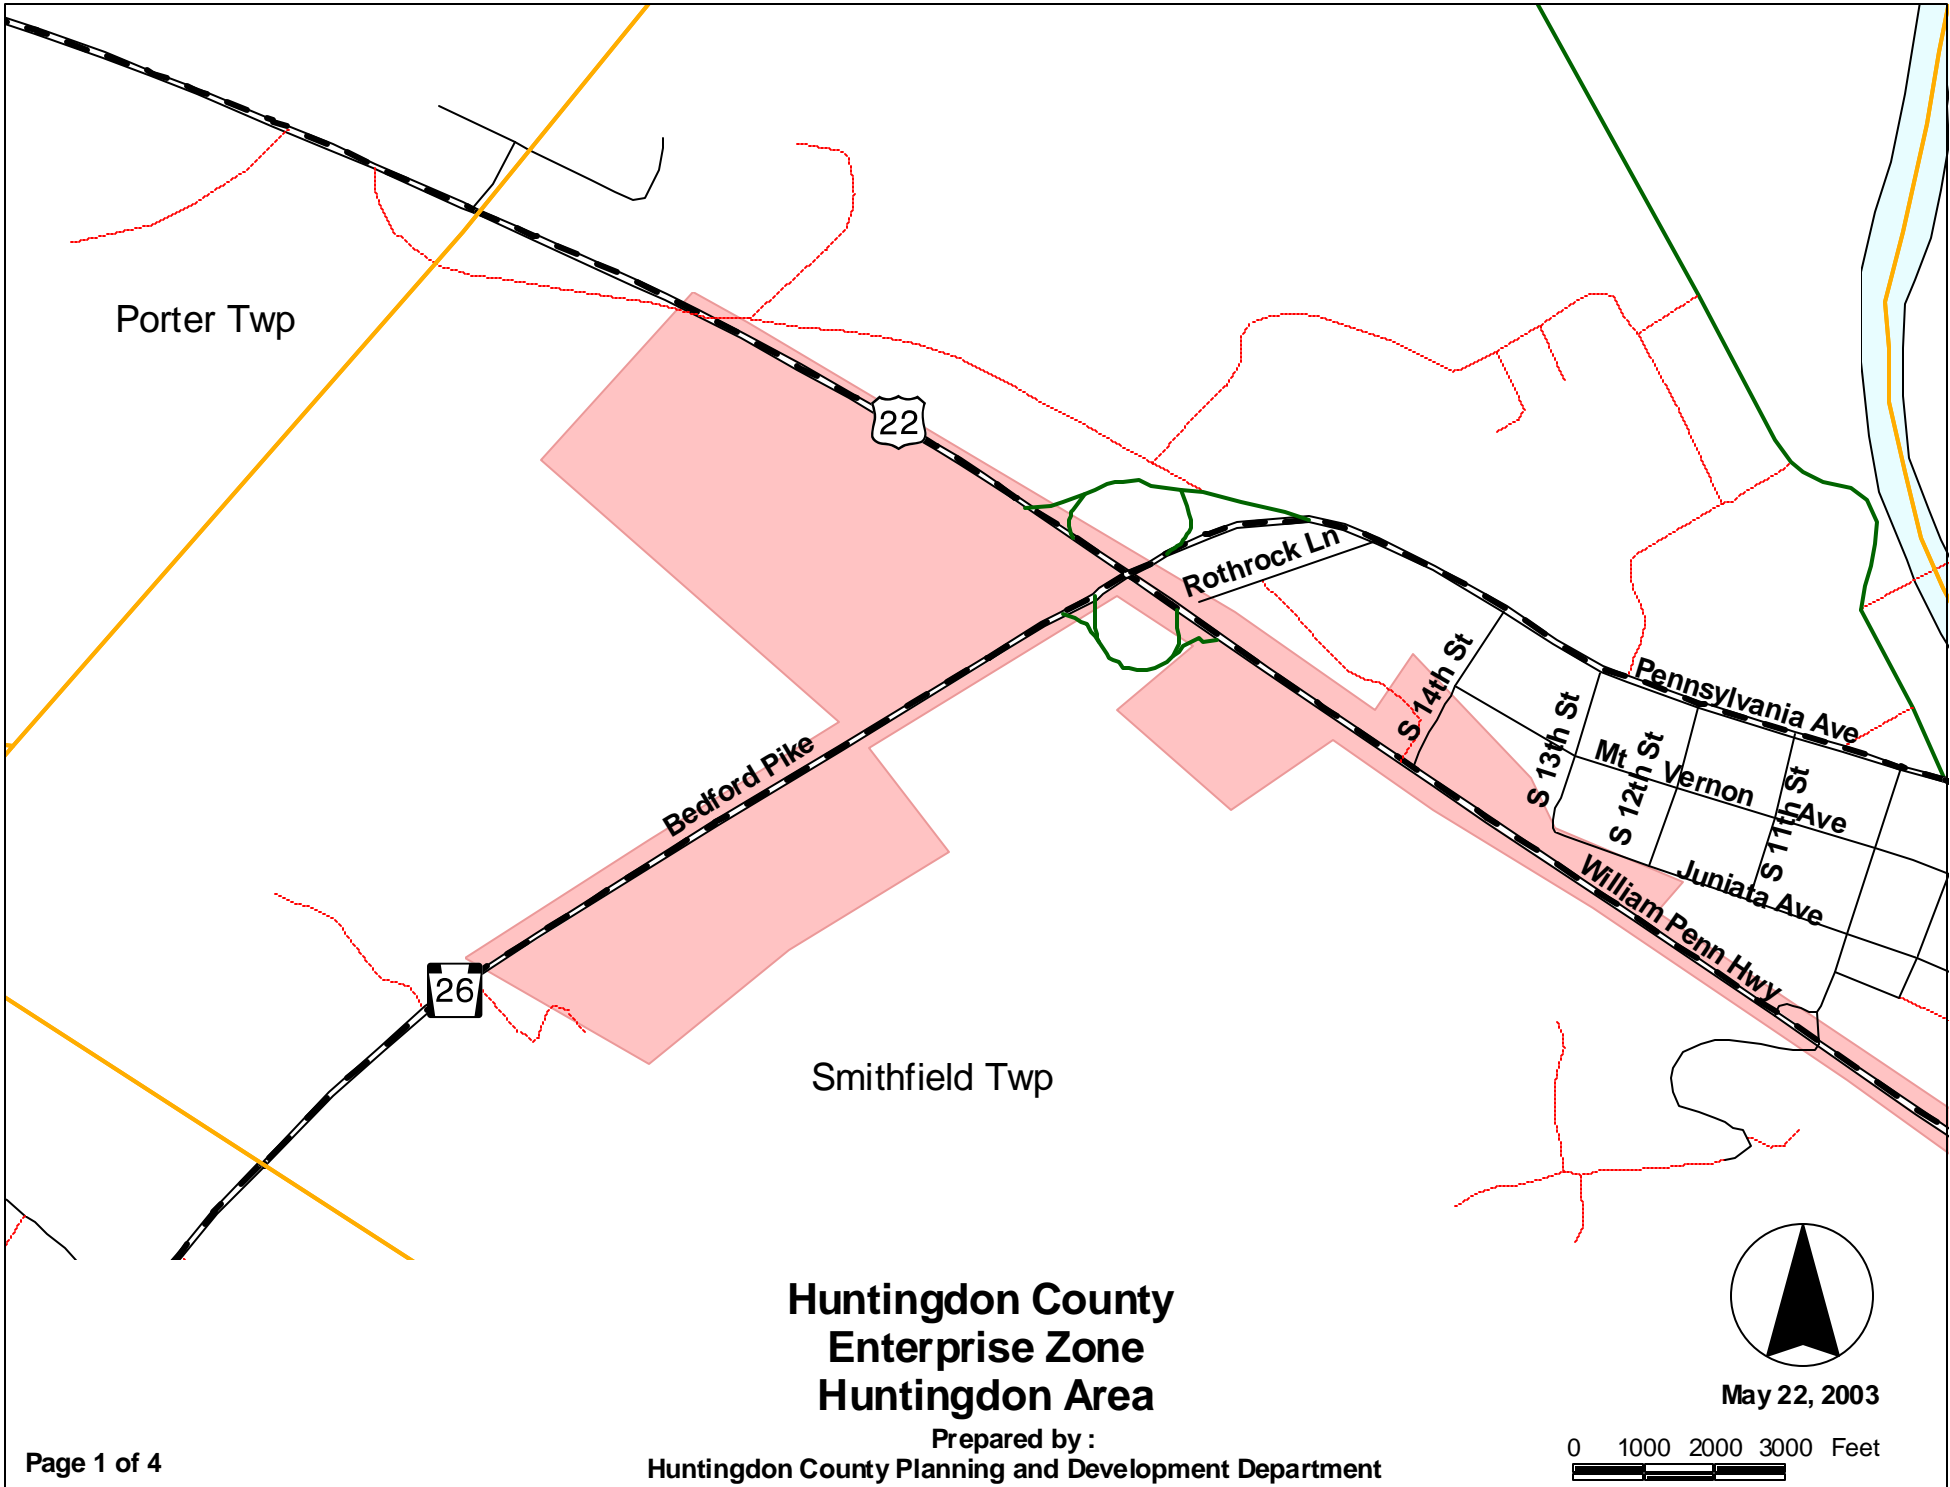

Huntingdon County Enterprise Zone Huntingdon Area

Prepared by :
Huntingdon County Planning and Development Department

May 22, 2003

0 3000 6000 9000 Feet

Index Sheet

**Huntingdon County
Enterprise Zone
Huntingdon Area**

Prepared by :
Huntingdon County Planning and Development Department

May 22, 2003

Walker Twp

Smithfield Twp

Hordubay Rd
T 510

Fairground Access Rd
T 502

Fairgrounds Rd
SR 3035

**Huntingdon County
Enterprise Zone
Huntingdon Area**

May 22, 2003

0 1000 2000 3000 Feet

**Huntingdon County
Enterprise Zone
Huntingdon Area**

Prepared by :
Huntingdon County Planning and Development Department

May 22, 2003

**Huntingdon County
Enterprise Zone
Brady Township Area**

Prepared by:
Huntingdon County Planning and Development

May 22, 2003

**Huntingdon County
Enterprise Zone
Mill Creek Area**
Prepared by:
Huntingdon County Planning and Development

May 22, 2003

0 1000 2000 3000 Feet