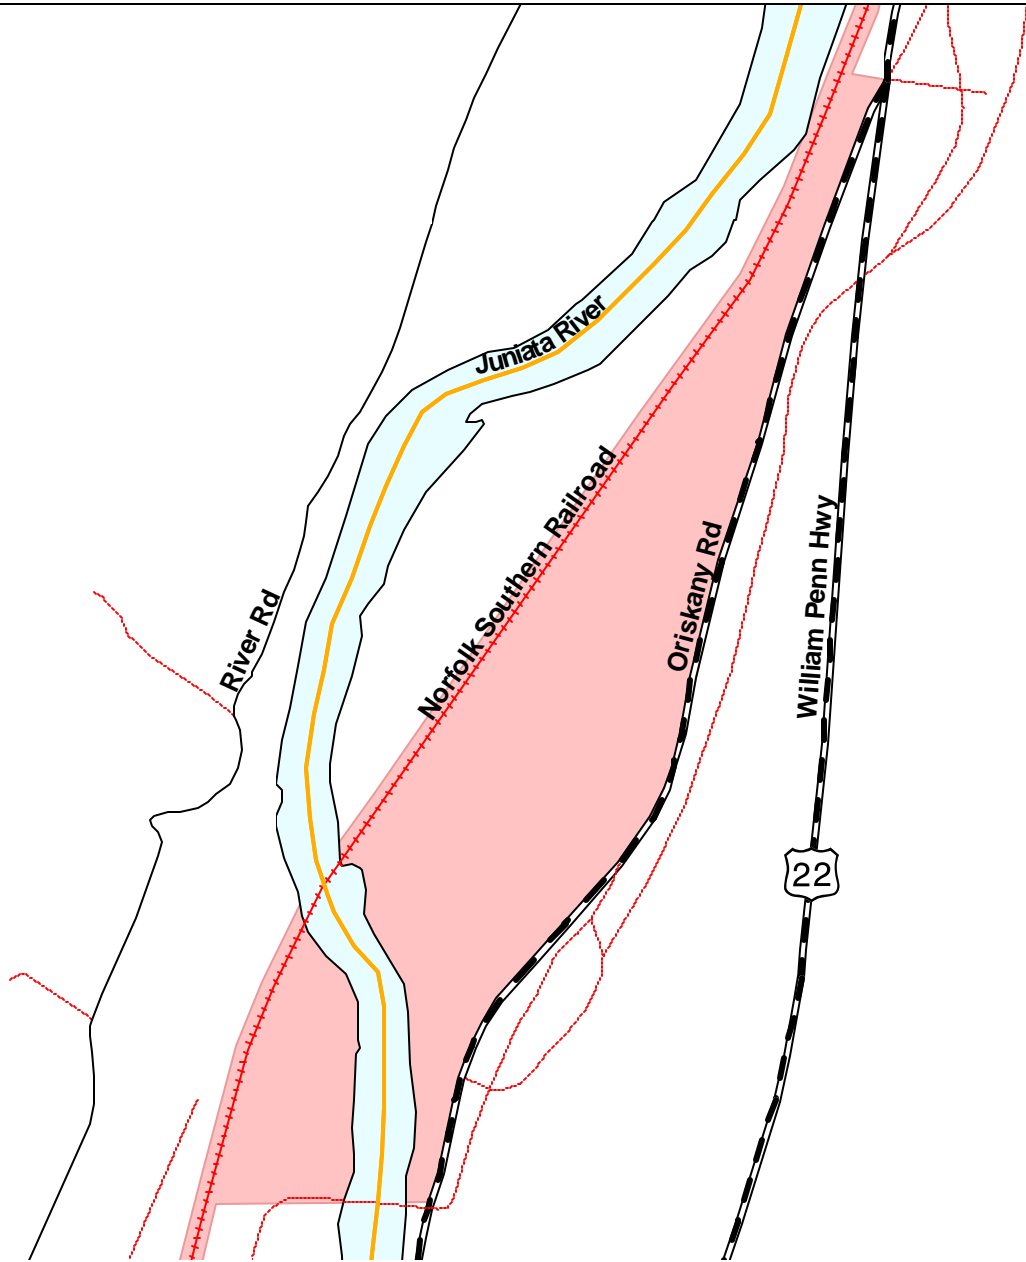

May 22, 2003

0 1000 2000 3000 Feet

**Huntingdon County
Enterprise Zone
Huntingdon Area**

Prepared by :
Huntingdon County Planning and Development Department

May 22, 2003

**Huntingdon County
Enterprise Zone
Brady Township Area**