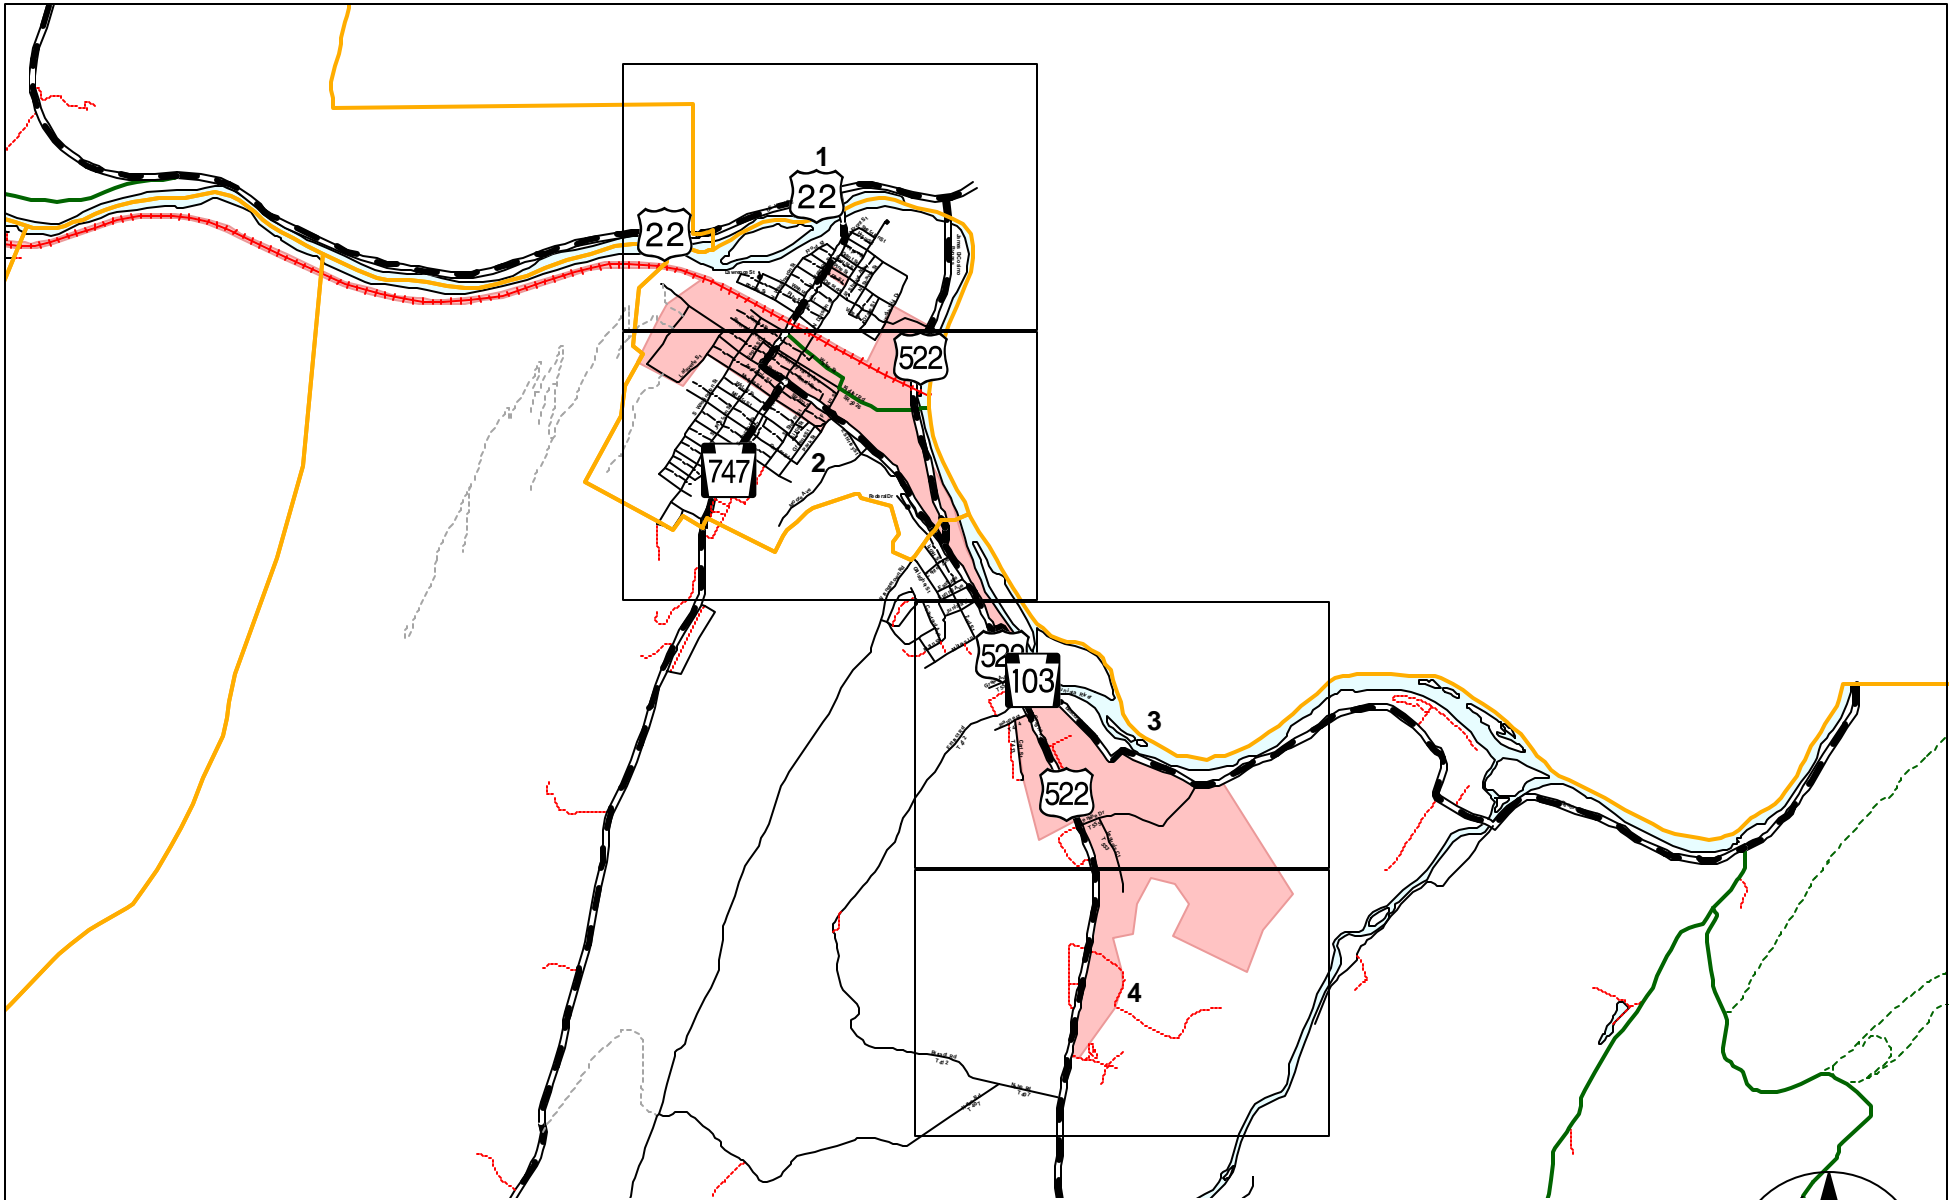

Prepared by:
Huntingdon County Planning and Development

May 22, 2003

**Huntingdon County
Enterprise Zone
Mill Creek Area**
Prepared by:
Huntingdon County Planning and Development

May 22, 2003

0 1000 2000 3000 Feet